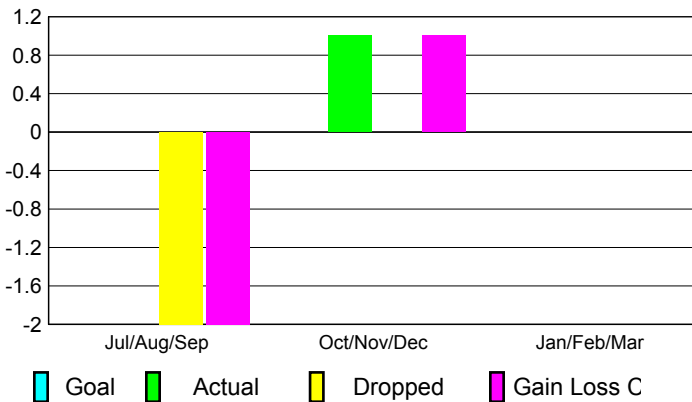

2009-2010 GMT Quarterly Report for District (or Undistricted) **District 103CS**

GMT: JACQUES 'JACK' VERBEKE

Location: FRANCE

GMT CA: 4

CLUBS

Club Results
2009-2010

Clubs
2008-2009

Month	New Club Goal	Actual New Clubs	Actual Dropped Clubs	Gain/Loss of Clubs	Gain/Loss of Clubs
Jul/Aug/Sep	0	0	-2	-2	0
Oct/Nov/Dec	0	1	0	1	1
Jan/Feb/Mar	0	0	0	0	0
Totals	0	1	-2	-1	1

Club Results 2009-2010

Goal, New, Dropped, Gain/Loss

Comparison of Club Gain/Loss

Current Year Compared to the Previous Year

YTD Status Quo Clubs 2009-2010

Status Quo Clubs Compared to Status Quo Members

MEMBERSHIP

Membership Results
2009-2010

Membership
2008-2009

Month	Net Memb Goal	Actual New Memb	Actual Dropped Memb	Gain/Loss of Memb	Gain/Loss of Memb
Jul/Aug/Sep	2	19	-52	-33	-24
Oct/Nov/Dec	-7	52	-52	0	-29
Jan/Feb/Mar	-12	84	-55	29	-5
Totals	-17	155	-159	-4	-58