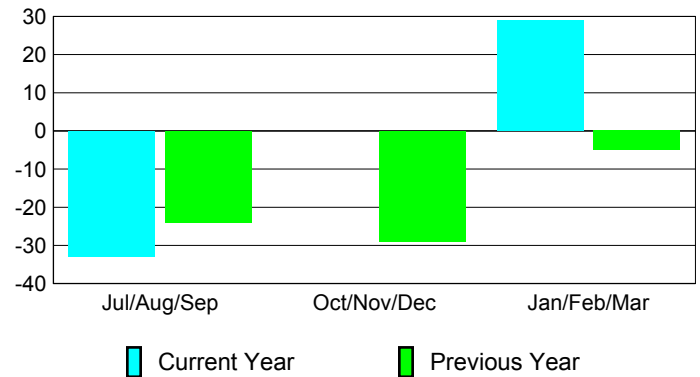

Membership Results
2009-2010

Membership
2008-2009

Month	Net Memb Goal	Actual New Memb	Actual Dropped Memb	Gain/Loss of Memb	Gain/Loss of Memb
Jul/Aug/Sep	2	19	-52	-33	-24
Oct/Nov/Dec	-7	52	-52	0	-29
Jan/Feb/Mar	-12	84	-55	29	-5
Totals	-17	155	-159	-4	-58

Membership Results 2009-2010

Goal, New, Dropped, Gain/Loss

Comparison of Membership Gain/Loss

Current Year Compared to the Previous Year

Gender Comparison 2009-2010

Jul/Aug/Sep

Oct/Nov/Dec

Jan/Feb/Mar