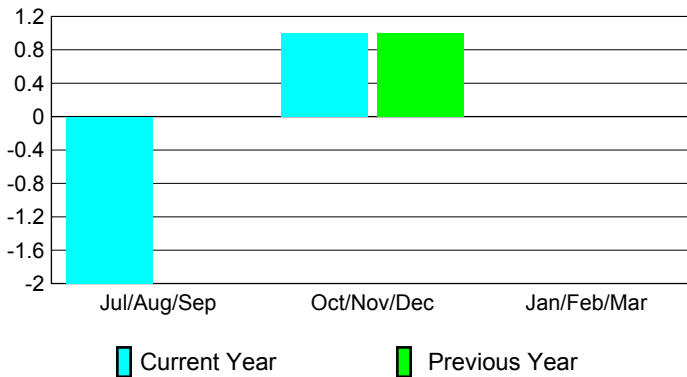

2009-2010 GMT Quarterly Report for District (or Undistricted) **District 103CS**

GMT: JACQUES 'JACK' VERBEKE

Location: FRANCE

GMT CA: 4

CLUBS

Club Results
2009-2010

Clubs
2008-2009

Month	New Club Goal	Actual New Clubs	Actual Dropped Clubs	Gain/Loss of Clubs	Gain/Loss of Clubs
Jul/Aug/Sep	0	0	-2	-2	0
Oct/Nov/Dec	0	1	0	1	1
Jan/Feb/Mar	0	0	0	0	0
Totals	0	1	-2	-1	1

Club Results 2009-2010

Goal, New, Dropped, Gain/Loss

Comparison of Club Gain/Loss

Current Year Compared to the Previous Year

YTD Status Quo Clubs 2009-2010

Status Quo Clubs Compared to Status Quo Members

MEMBERSHIP