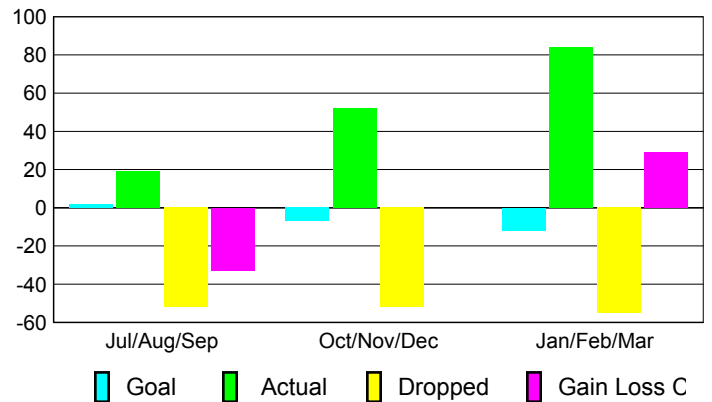

Membership Results 2009-2010

Goal, New, Dropped, Gain/Loss

Comparison of Membership Gain/Loss

Current Year Compared to the Previous Year